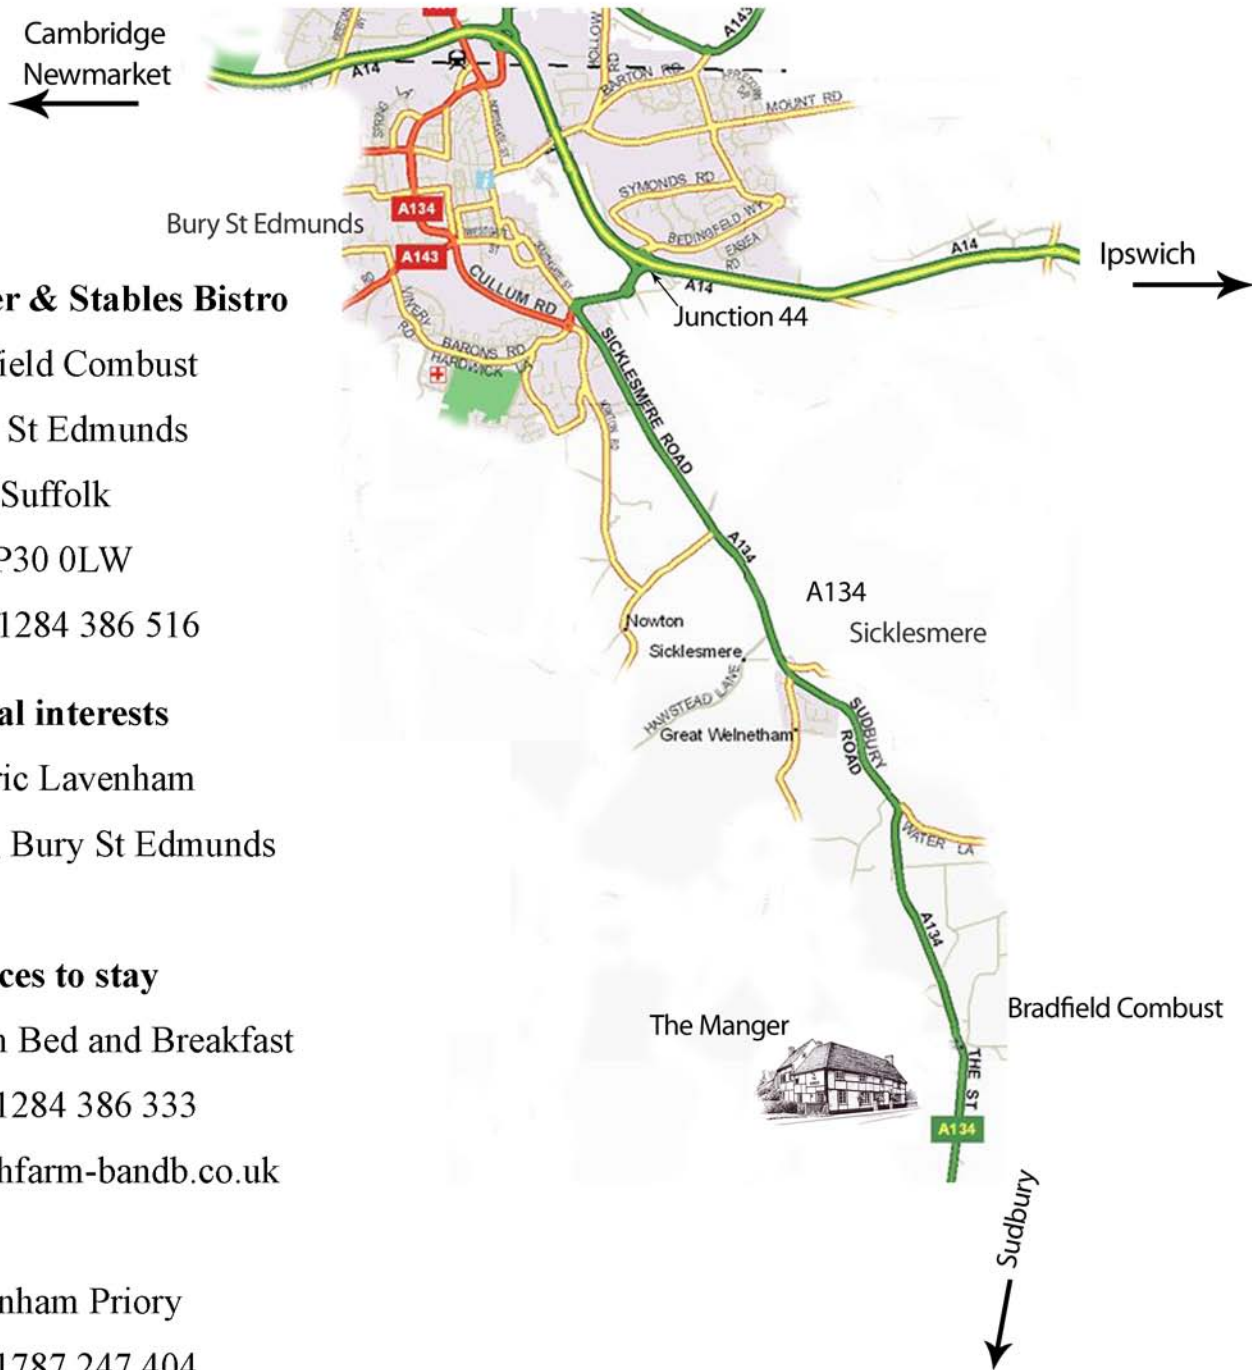

The Manger is located along the A134 between Bury St Edmunds and Sudbury

The Manger & Stables Bistro

Bradfield Combust

Bury St Edmunds

Suffolk

IP30 0LW

Tel: 01284 386 516

Local interests

Historic Lavenham

The Abbey, Bury St Edmunds

Places to stay

Church Farm Bed and Breakfast

Tel: 01284 386 333

www.churchfarm-bandb.co.uk

Lavenham Priory

Tel: 01787 247 404